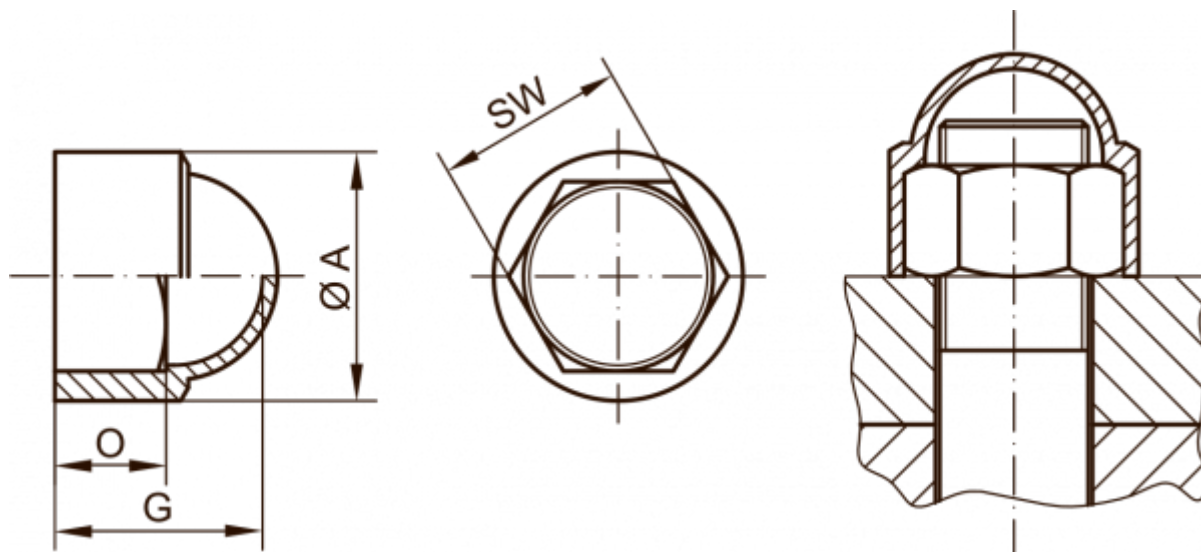

Article number: 59GPN10001074

Description: KLEE Cap for nut GPN 1000 / 1074 - NV 22

## Measures

---

A	= 27.5
For	= M14x1,5 - M14 - G1/4
G	= 22.5
O	= 12
SW (Spanner width)	= 22